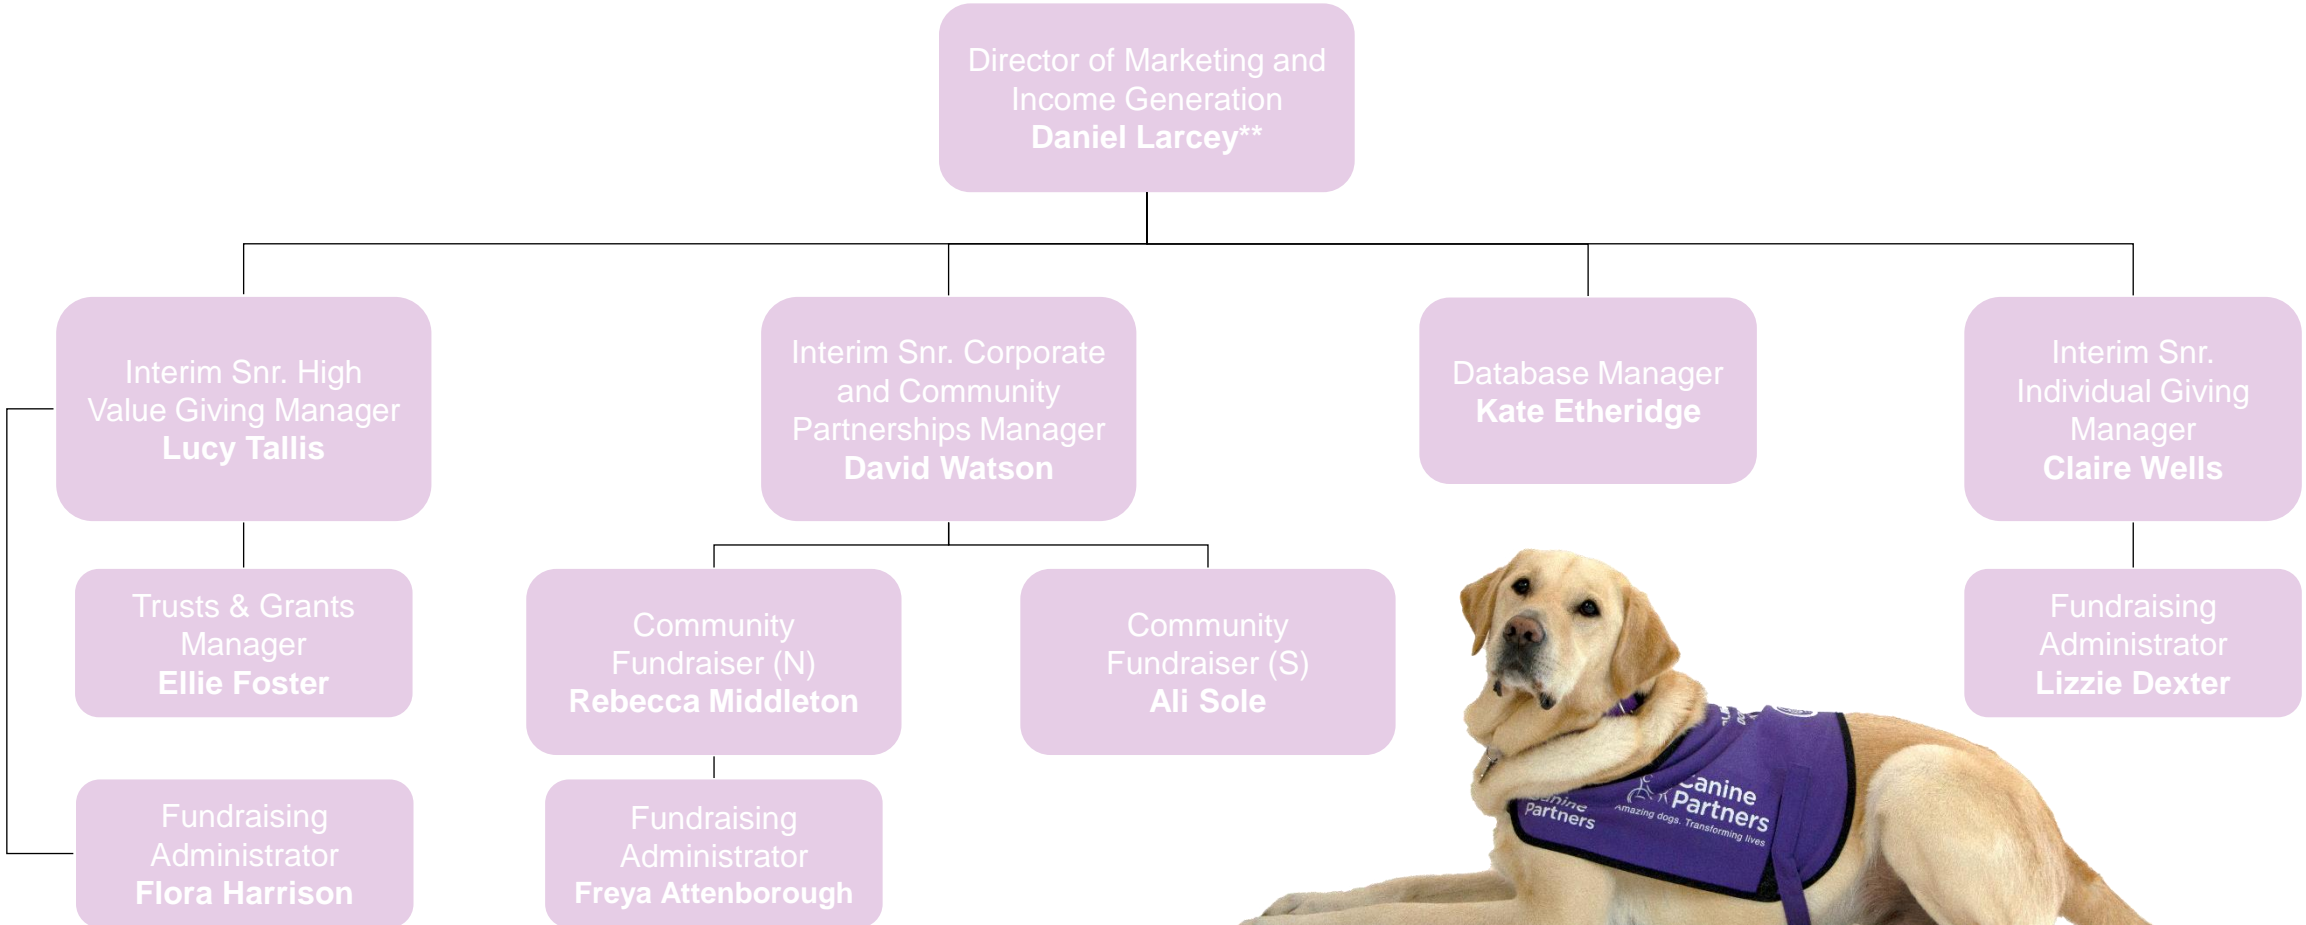

Volunteers: Fundraising Committees, Speakers, Puppy Parents/Fosterers, Office, Fleet & Gardens

Marketing & Income Generation Team

Marketing Communications

Marketing & Income Generation Team

Fundraising

**Head of Fundraising – Cat Harvey (Maternity leave)

Operations Team

Training & Client Services

**Veterinary Lead – Hayley Telling (Maternity leave)
*Advanced Trainer – Sophie Reed (Maternity leave)

People Team

Human Resources & Volunteers

Finance & Resources Team