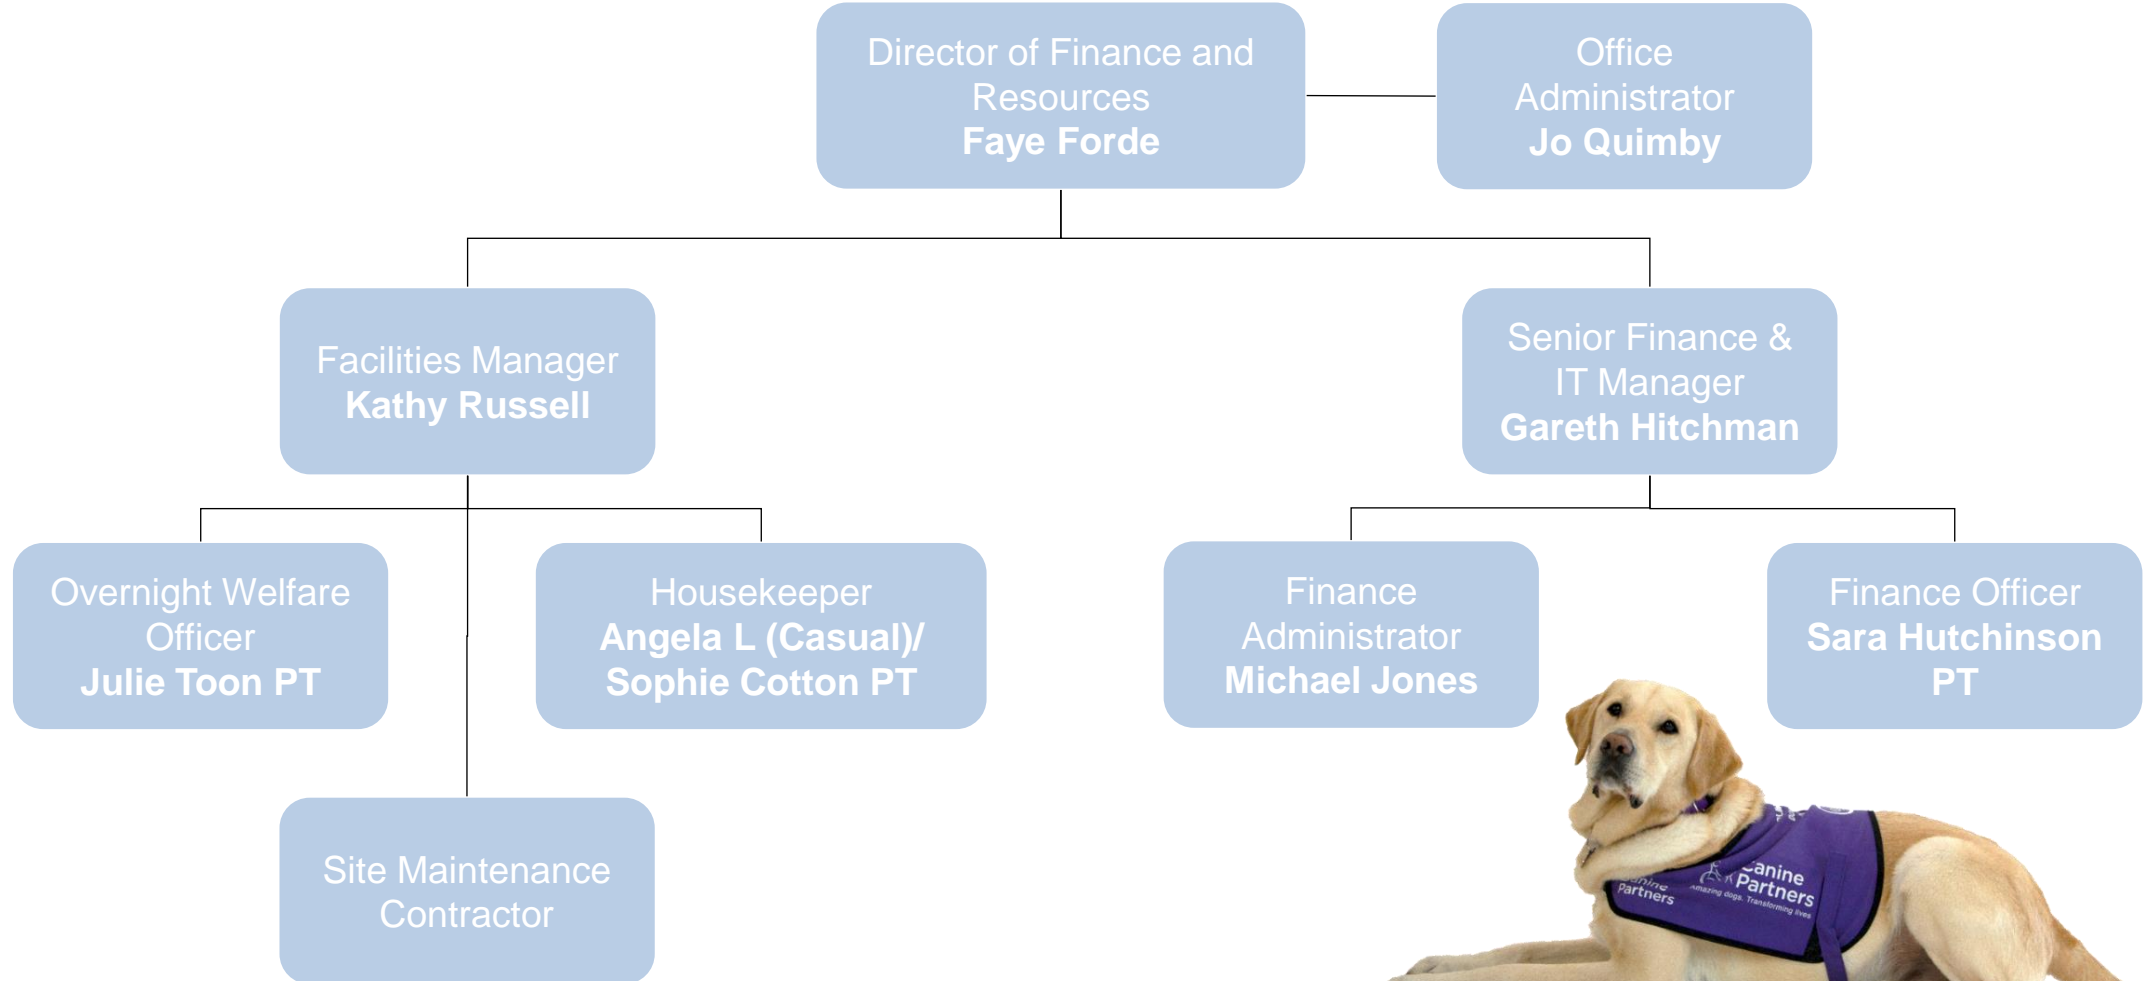

Finance & Resources Team

Finance