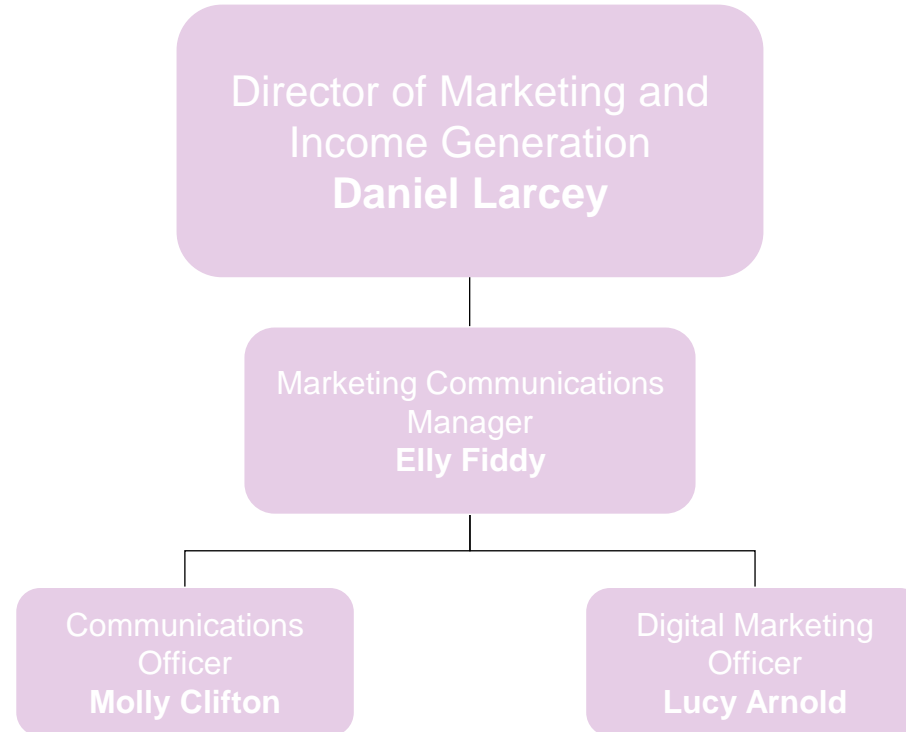

Volunteers: Fundraising Committees, Speakers, Puppy Parents/Fosterers, Office, Fleet & Gardens

Marketing & Income Generation Team

Marketing Communications

Marketing & Income Generation Team

Fundraising

**Head of Fundraising – Cat Harvey (Maternity leave)

Operations Team

Training & Client Services

**Veterinary Lead – Hayley Telling (Maternity leave)
*Advanced Trainer – Sophie Reed (Maternity leave)

People Team

Human Resources & Volunteers

Finance & Resources Team