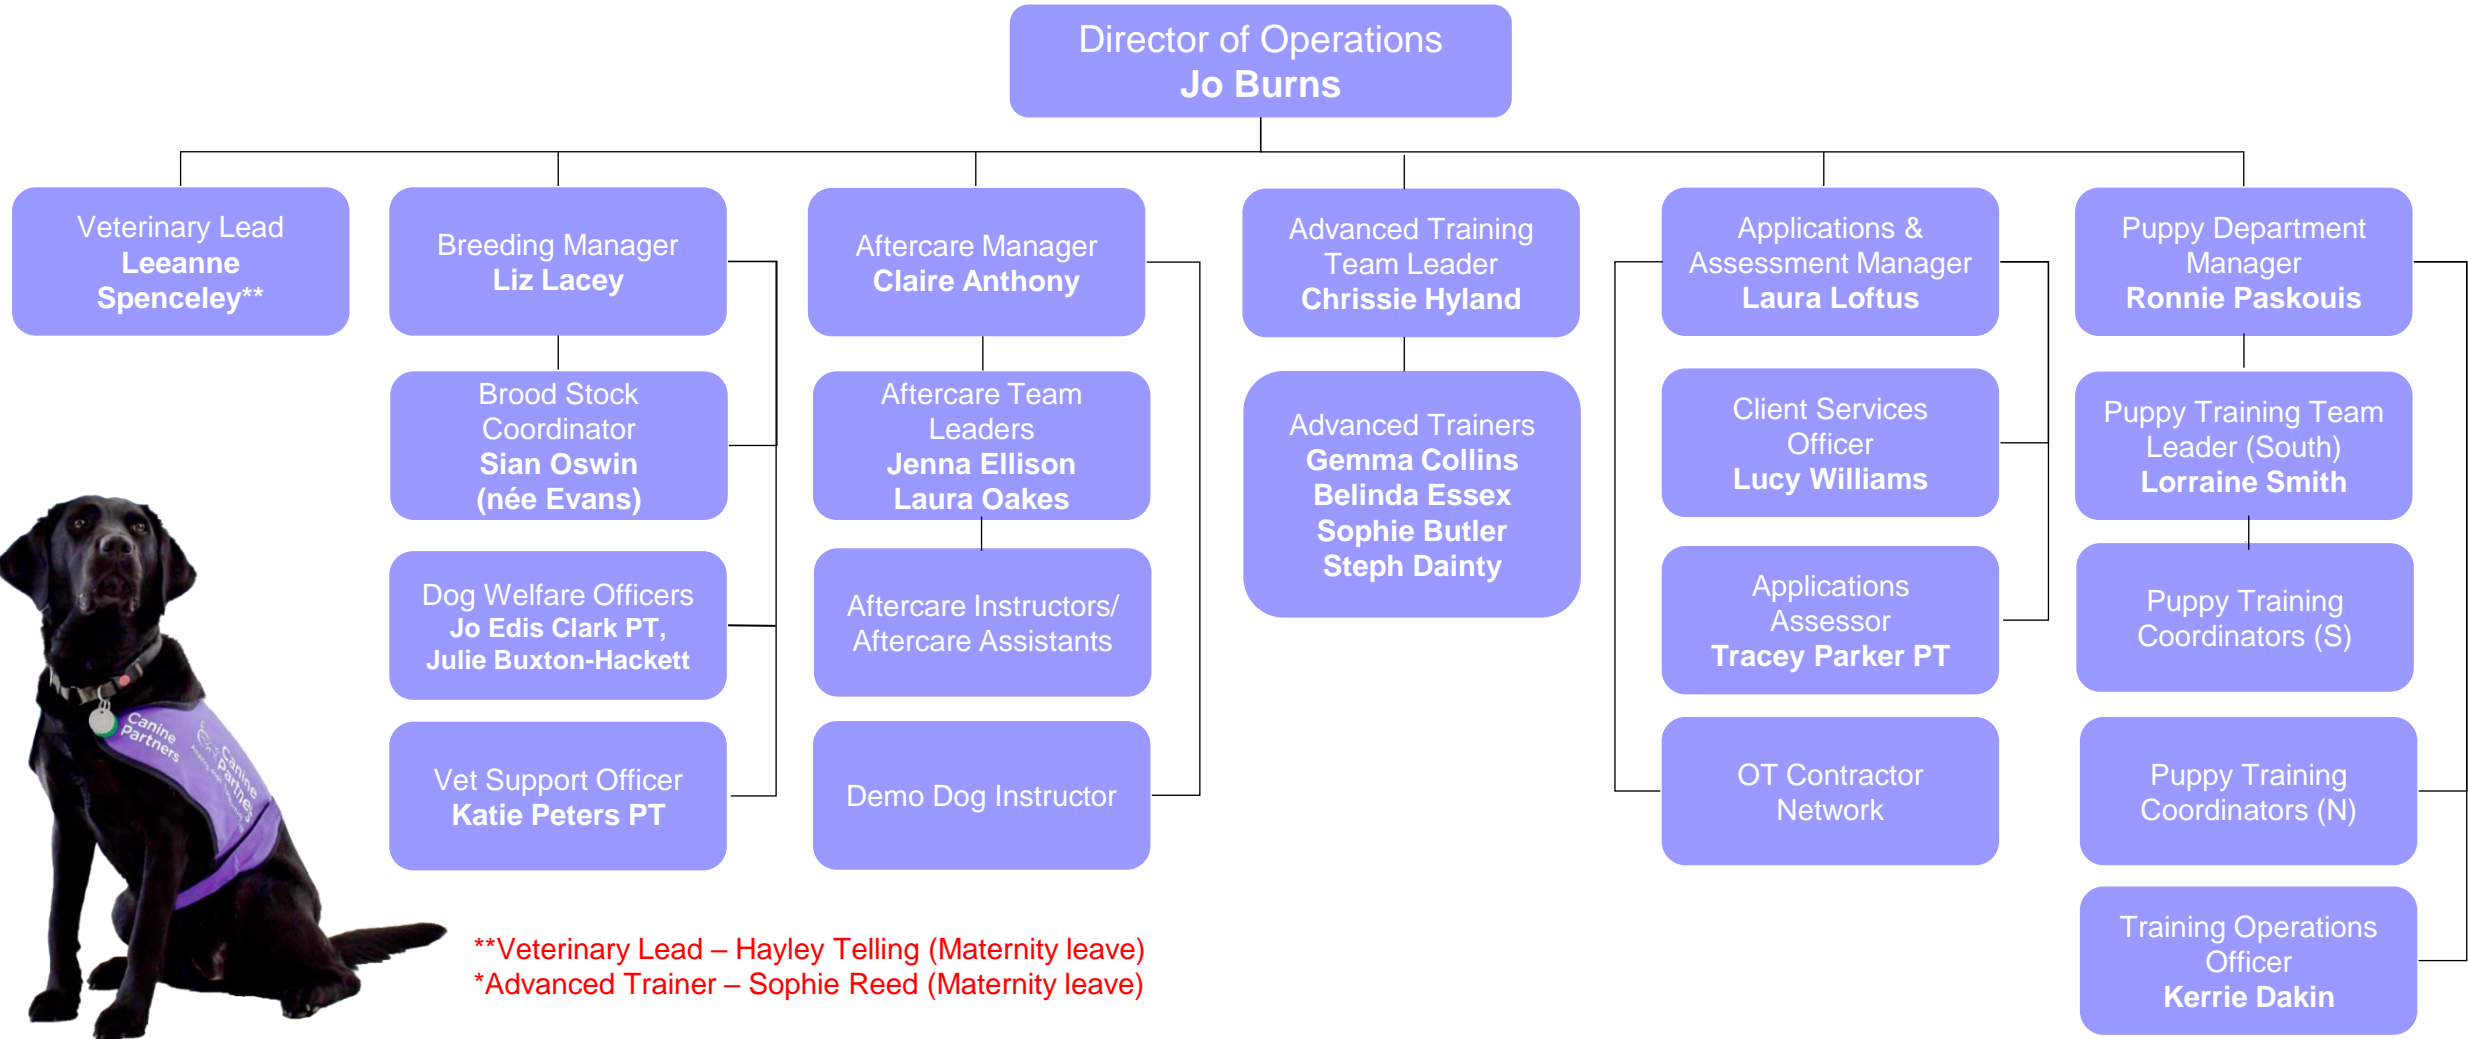

Volunteers: Fundraising Committees, Speakers, Puppy Parents/Fosterers, Office, Fleet & Gardens

Marketing & Income Generation Team

Marketing Communications

Marketing & Income Generation Team

Fundraising

**Head of Fundraising – Cat Harvey (Maternity leave)

Operations Team

Training & Client Services

**Veterinary Lead – Hayley Telling (Maternity leave)
*Advanced Trainer – Sophie Reed (Maternity leave)

People Team

Human Resources & Volunteers

Finance & Resources Team